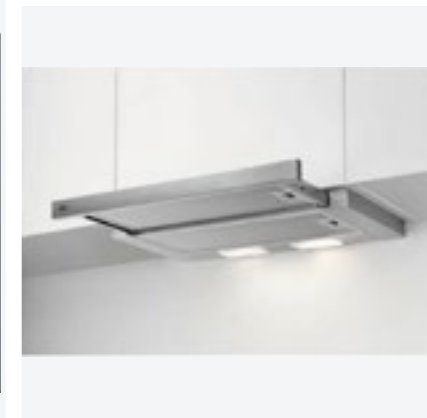

### LEVEL 11-29

Kitchen top: Quartsiet Milan Grey  
Optimize kitchen top and back wall

Kitchen front: Kristalgrijs optimize  
kitchen fronts

Grohe eurosmart chromom

Hob AEG 600x590

Cooker hood: AEG 300x395