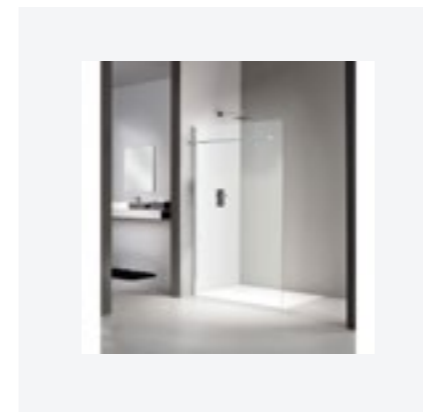

# SANITAIRY FINISHES XL PENTHOUSE SHOWER

Bathroom wall/ floor tile Mosa  
Terra, 211v, 300x600

Toilet wall tile Mosa White 200v,  
300x600

Mixer: Vola 2471-081, brushed  
stainless steel

Drain: Easydrain  
Multi 800

Grille, Easydrain  
Fixt-1, brushed stainless steel

Shower screen, Sealskin  
Duka 2100, Width 70 - 90 cm,  
Height 195cm