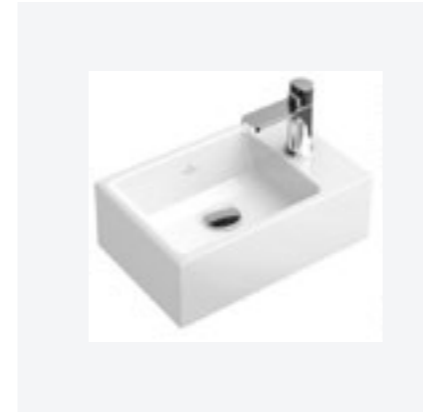

# SANITAIRY FINISHES

S M L XL

F 01

Bathroom floor tile Rako Betonico, 300x600

Bathroom wall tile Rako Betonico, 300x600

F 01: Wash basin, Villeroy & Boch, Memento, 22x36 cm, White

Bottle odour trap, Viega Eleganta 5/4