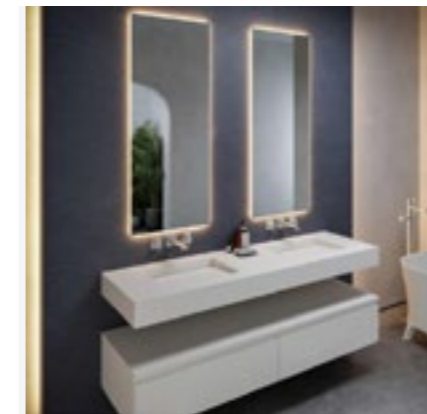

WT09/10 Wash basin: Riluxa
corian Sagitta 1850x400/
2190x400