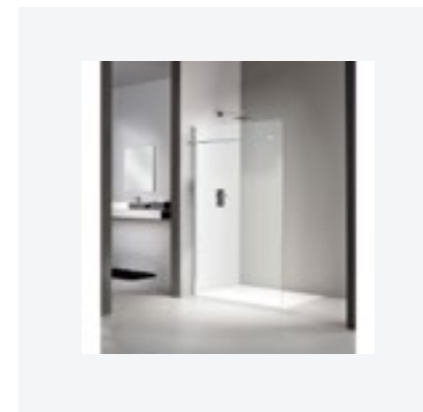

# SANITAIRY FINISHES

S M L XL

D 03

Bathroom floor tile Rako Betonico, 300x600

Bathroom wall tile Rako Betonico, 300x600

Mixer, Grohe Euphoria 260, Chrome

Drain, Easydrain Multi 800

Grille, Easydrain Fixt-1, brushed stainless steel

Shower screen, Sealskin Duka 2100, Width 70 - 90 cm, Height 195cm